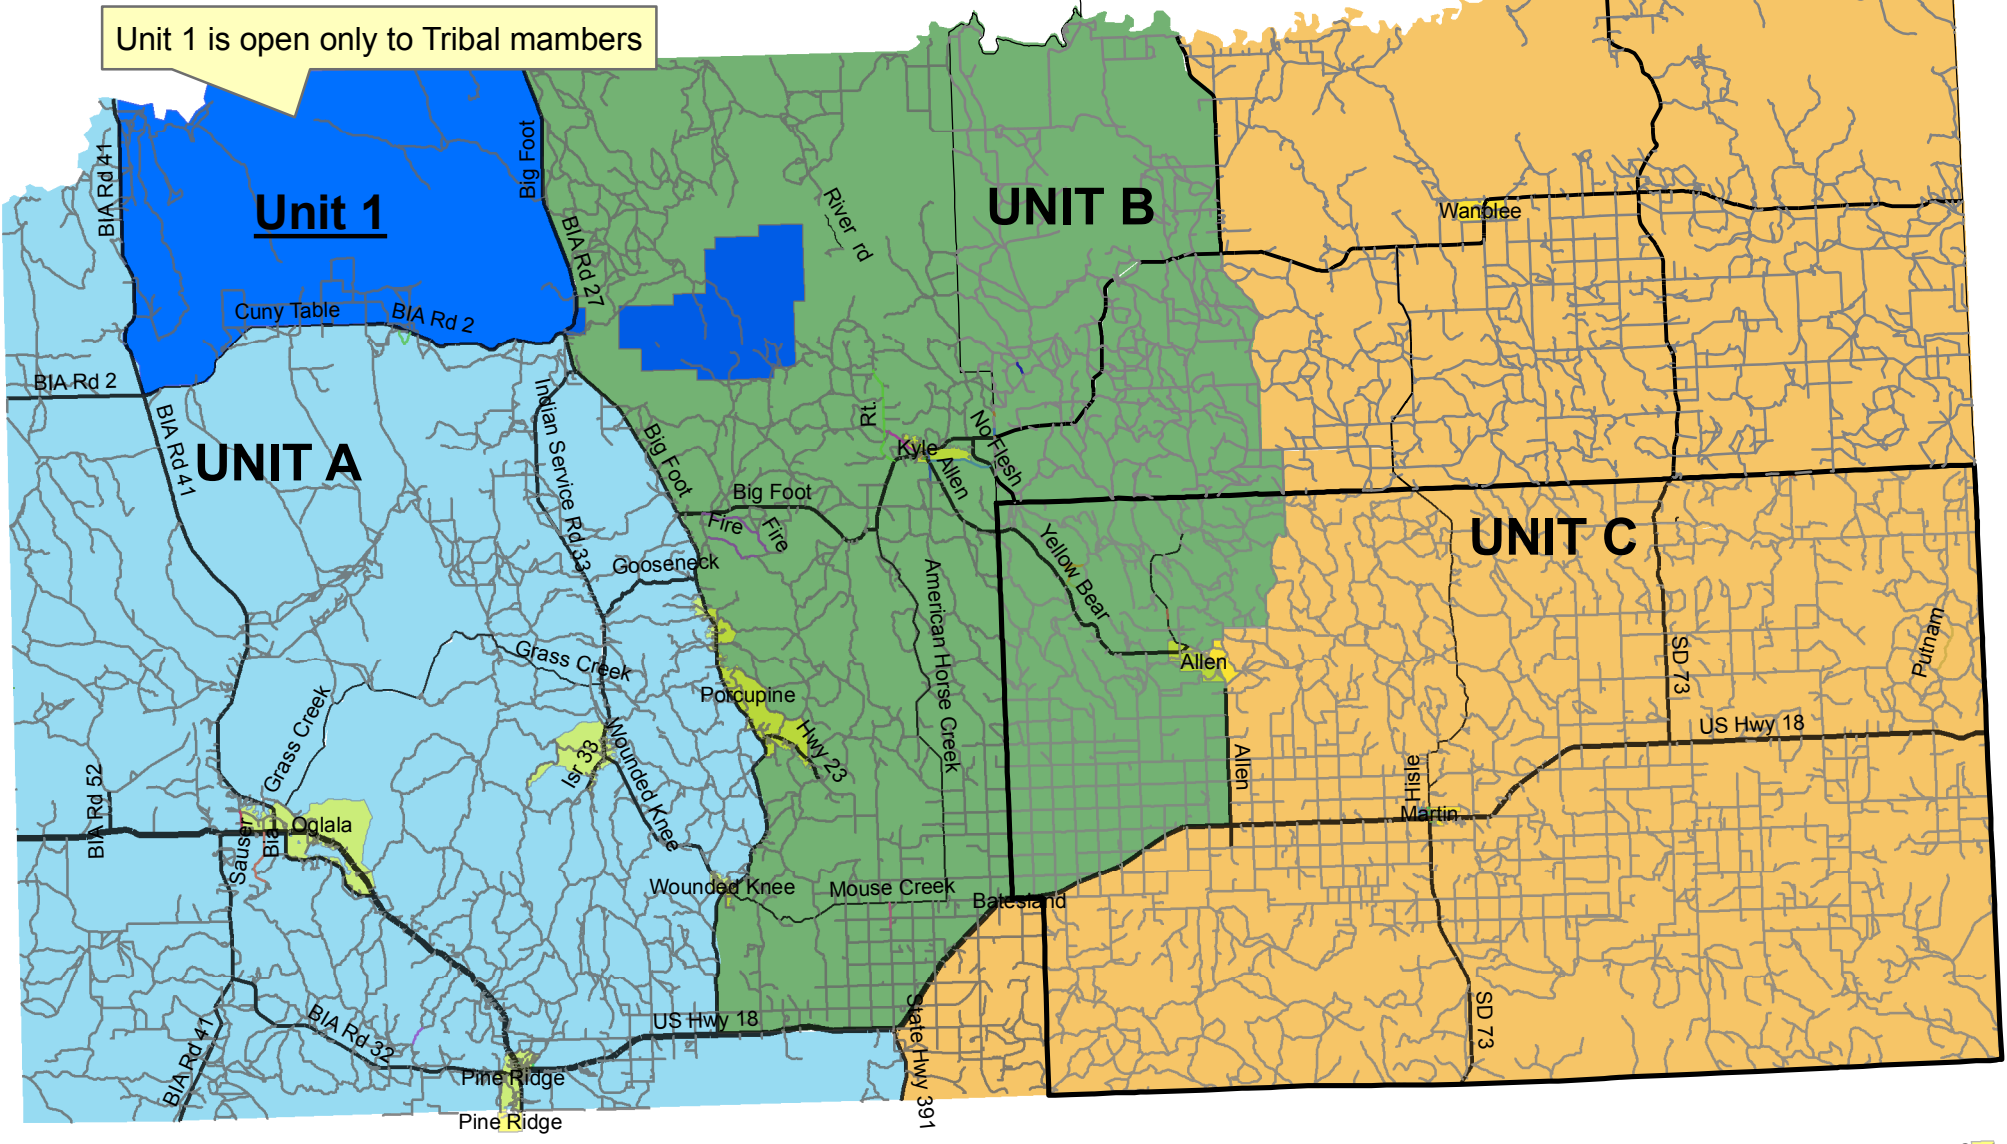

# OSPRA Stewardship Units

Kadoka

Belvidere

Unit 1 is open only to Tribal members

Merriman

Cody